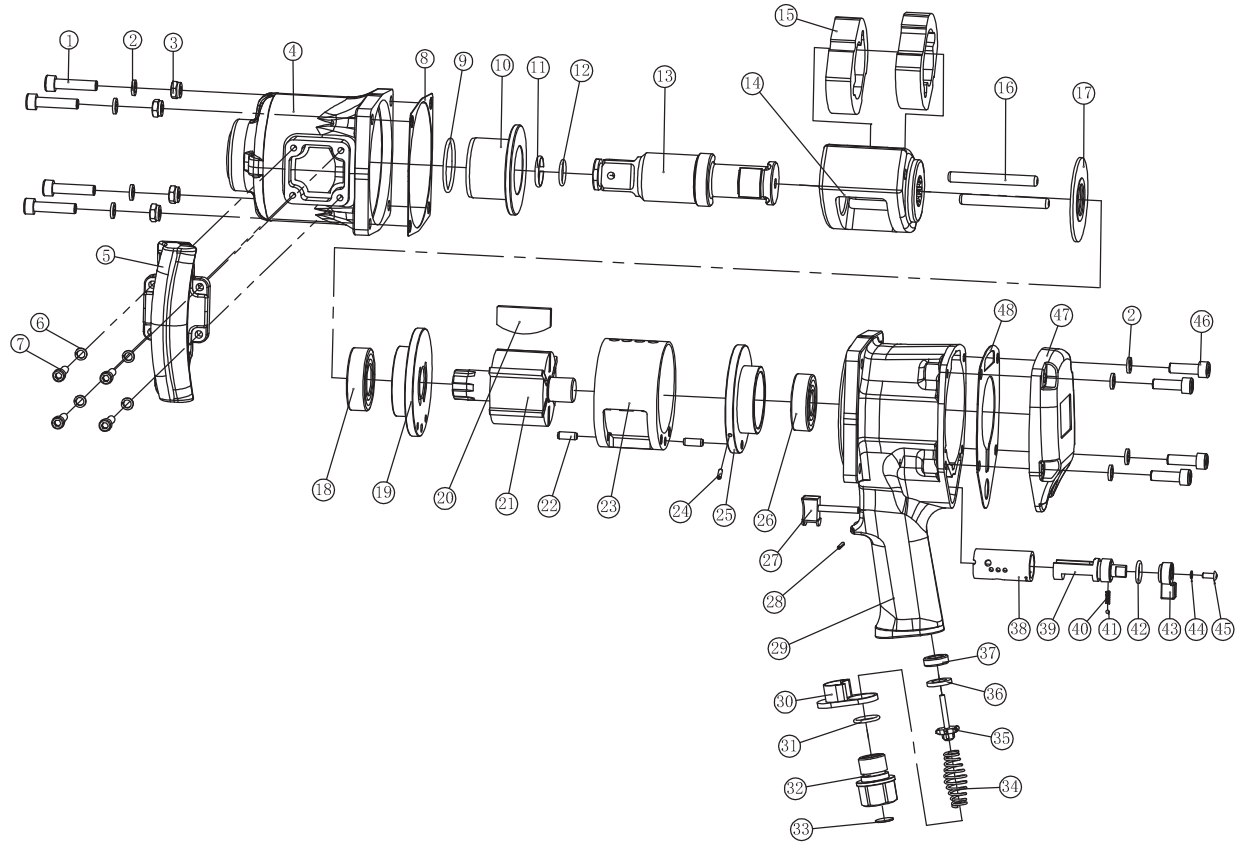

AT-300 **GAV** HAVALI SOMUN SÖKME

No.	Name	Q'ty	No.	Name	Q'ty
1	hex screw	4	25	rear end plate	1
2	gasket	8	26	bearing	1
3	nut	4	27	trigger	1
4	hammer case	1	28	pin	1
5	handle	1	29	handle	1
6	gasket	4	30	plastic cover	1
7	hex screw	4	31	O ring	1
8	gasket	1	32	air inlet	1
9	O ring	1	33	air inlet screen	1
10	anvil bushing	1	34	inlet spring	1
11	circlip	1	35	inlet valve	1
12	O ring	1	36	rubber gasket	1
13	anvil	1	37	inlet gasket	1
14	hammer cage	1	38	timing bushing	1
15	hammer	2	39	timing valve	1
16	hammer pin	2	40	spring	1
17	gasket	1	41	steel ball	1
18	bearing	1	42	O ring	1
19	front end plate	1	43	timing button	1
20	vane	6	44	gasket	1
21	rotor	1	45	screw	1
22	pin	2	46	hex screw	4
23	cylinder	1	47	back cover	1
24	pin	1	48	gasket	1